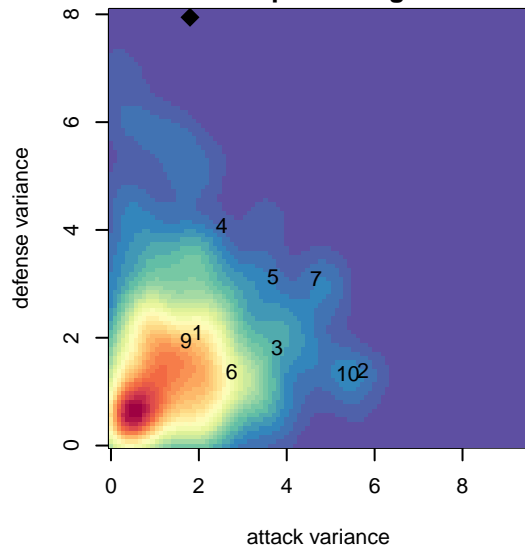

# PVSC United Warriors B01

, ID  
 B01 total strength=719  
 attack=0.93 defense=0.61

alt names used:  
 PVSC UNITED WARRIORS (ID)  
 PVSC UNITED WARRIORS (ID)  
 PVSC UNITED WARRIORS (ID)

Venues played:  
 2015 Canyon Rim Classic U14 B U14  
 2015 PVSC Spring Classic BU14  
 2015 ID Directors Cup U14 U14

**PVSC United Warriors B01**  
 Dots are actual minus expected GF (blue circles) and GA (red triangles).  
 Blue line is smoothed change in attack strength. Red is smoothed change in defense strength.

**attack and defense variance (black dot)  
relative to other teams  
and top 10 in region**

**attack and defense rating  
relative to others at age  
and all opponents in last 13 months**

**attack and defense rating  
relative to others at age  
and all opponents in last 13 months**