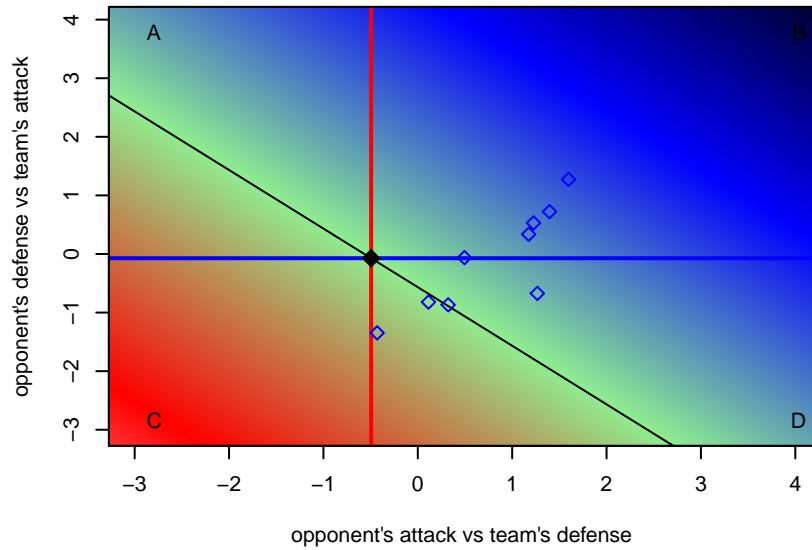

**PVSC United Warriors B01**  
 Dots are actual minus expected GF (blue circles) and GA (red triangles).  
 Blue line is smoothed change in attack strength. Red is smoothed change in defense strength.

**attack and defense variance (black dot)  
relative to other teams  
and top 10 in region**

**attack and defense rating  
relative to others at age  
and all opponents in last 13 months**

**attack and defense rating  
relative to others at age  
and all opponents in last 13 months**

**Performance relative to 13 month average**

**Performance relative to 13 month average**

Distribution of opponents  
 Red = Lose zone, Blue = Win zone, Green = Even  
 Black line separates win/lose zones

lot. A=Neither has attack advantage, B=Opponent has both attack and defense advantage, C=Opponent has both attack and defense disadvantage, D=Both have

<b>date</b>	<b>home</b>		<b>away</b>		<b>venue</b>	<b>pred.home</b>	<b>pred.away</b>
2016-05-22	Blackfoot Broncos FC B01	1	PVSC United Warriors B01	5	2015 ID Directors Cup U14 U14	2.05	1.81
2016-05-21	Mountain Home SC Orange B01	1	PVSC United Warriors B01	0	2015 ID Directors Cup U14 U14	2.84	1.01
2016-05-21	PVSC United Warriors B01	0	Sawtooth United Blue B01	9	2015 ID Directors Cup U14 U14	0.49	5.55
2016-05-15	Jackson Hole United B01	1	PVSC United Warriors B01	3	2015 PVSC Spring Classic BU14	2.26	2.29
2016-05-14	PVSC United Warriors B01	0	Boise Nationals Galaxy Gold B01	5	2015 PVSC Spring Classic BU14	0.62	4.99
2016-05-14	PVSC United Warriors B01	1	Sawtooth United Blue B01	4	2015 PVSC Spring Classic BU14	0.49	5.55
2016-05-01	Idaho Rush Premier B01	8	PVSC United Warriors B01	0	2015 Canyon Rim Classic U14 B U14	10.02	0.22
2016-05-01	Green River Spurs B01	2	PVSC United Warriors B01	2	2015 Canyon Rim Classic U14 B U14	1.11	3.82
2016-04-30	Twin Falls Rapids B01	4	PVSC United Warriors B01	0	2015 Canyon Rim Classic U14 B U14	6.81	0.43
2016-04-30	BYSL Xtreme Attack B01	10	PVSC United Warriors B01	2	2015 Canyon Rim Classic U14 B U14	3.81	1.81